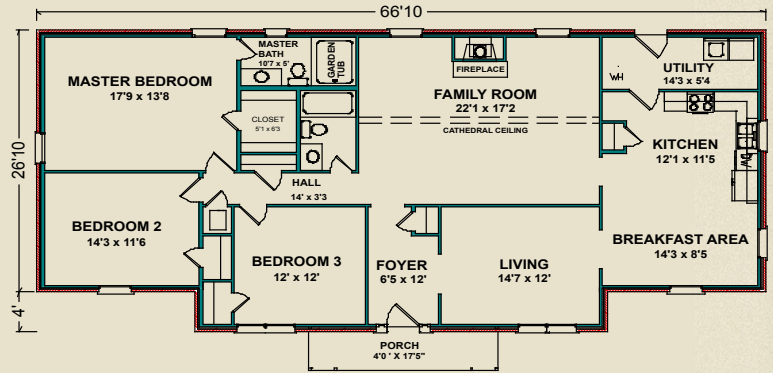

More of Everything

Arlington

The Arlington is the plan for family convenience. It has ample storage space (note the large walk-in closet in the master bedroom and the coat closet in the foyer) and the large, open kitchen and breakfast area promote casual dining. The utility room is perfectly located to serve as both a mudroom and storage room. The large family room has a central fireplace and cathedral ceiling, and the separate living room is ideal for more formal entertaining (or concentrating on homework).

1,949 sq. ft.

Photos may include optional features.

AL
251.666.3950 | 800.489.1014

MS
228.687.1143 | 877.410.6175

FL
850.477.0006 | 866.775.0006

heritagehomesfamily.com