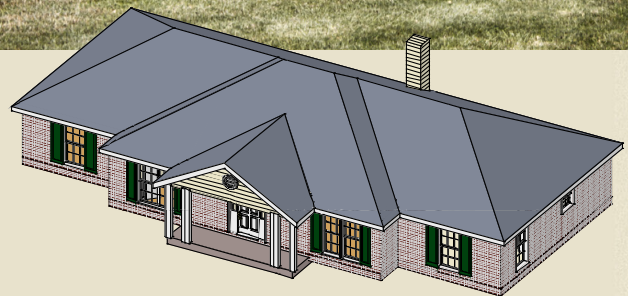

More of Everything

Arlington

The Arlington is the plan for family convenience. It has ample storage space (note the large walk-in closet in the master bedroom and the coat closet in the foyer) and the large, open kitchen and breakfast area promote casual dining. The utility room is perfectly located to serve as both a mudroom and storage room. The large family room has a central fireplace and cathedral ceiling, and the separate living room is ideal for more formal entertaining (or concentrating on homework).

1,949 sq. ft.

Photos may include optional features.

AL
251.666.3950 | 800.489.1014

MS
228.687.1143 | 877.410.6175

FL
850.477.0006 | 866.775.0006

heritagehomesfamily.com