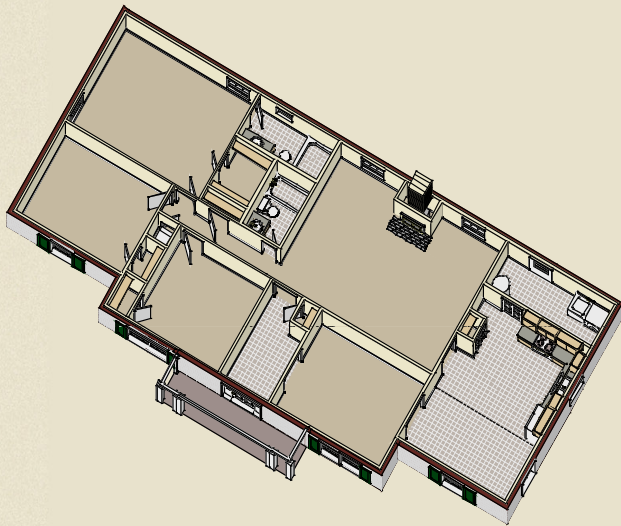

More of Everything

Arlington

The Arlington is the plan for family convenience. It has ample storage space (note the large walk-in closet in the master bedroom and the coat closet in the foyer) and the large, open kitchen and breakfast area promote casual dining. The utility room is perfectly located to serve as both a mudroom and storage room. The large family room has a central fireplace and cathedral ceiling, and the separate living room is ideal for more formal entertaining (or concentrating on homework).

1,949 sq. ft.

Photos may include optional features.

AL
251.666.3950 | 800.489.1014

MS
228.687.1143 | 877.410.6175

FL
850.477.0006 | 866.775.0006

heritagehomesfamily.com