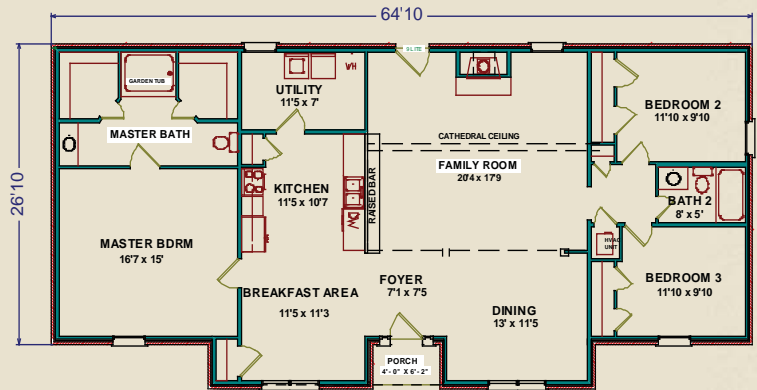

Dalton

The Dalton is perfect for your growing family—affordable and spacious. The entry opens into the family room with an impressive cathedral ceiling. The large bar in the kitchen overlooks the family room, perfect for casual dinners and entertaining. Adjacent to the kitchen is the dining room designed with family dinners in mind. The nice roomy master bedroom, has 2 large walk-in closet, a garden tub.

1861 sq. ft.

Photos may include optional features.

AL _____
251.666.3950 | 800.489.1014

MS _____
228.687.1143 | 877.410.6175

FL _____
850.477.0006 | 866.775.0006

heritagehomesfamily.com