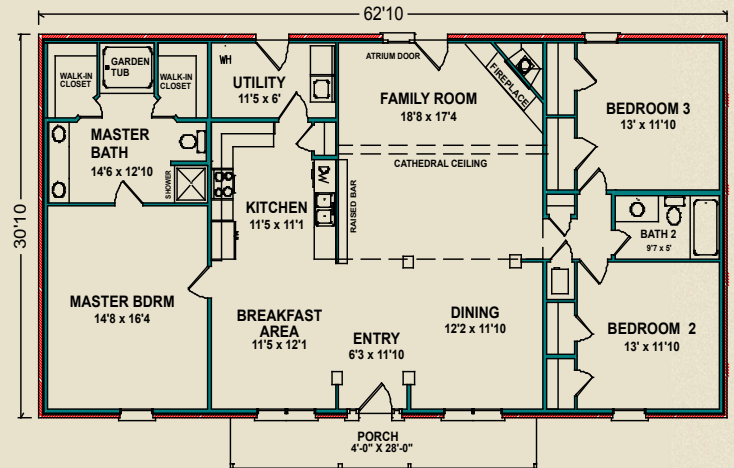

## Canterbury

The Canterbury's large family room comes with cathedral ceiling, wood-burning fireplace and atrium door to the outside. The study or living room provides flexibility for your personal lifestyle. The dining room is adjacent to a large, open kitchen that makes meals convenient to prepare and serve. The master bedroom will accommodate your furniture with plenty of room to spare. The master bath features walk-in closets and garden tub. A shaded front porch, fashionable 7/12 high pitch roof and all-brick exterior create a warm, traditional appearance.

1,937 sq. ft.

Photos may include optional features.

AL  
251.666.3950 | 800.489.1014

MS  
228.687.1143 | 877.410.6175

FL  
850.477.0006 | 866.775.0006

[heritagehomesfamily.com](http://heritagehomesfamily.com)