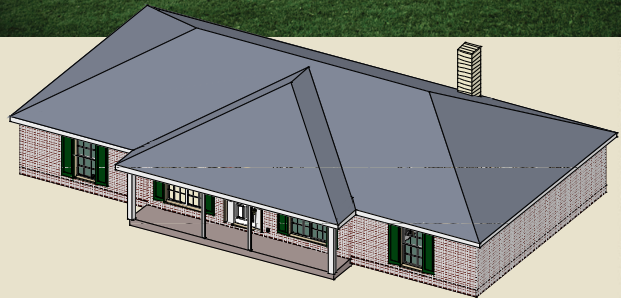

## Canterbury

The Canterbury's large family room comes with cathedral ceiling, wood-burning fireplace and atrium door to the outside. The study or living room provides flexibility for your personal lifestyle. The dining room is adjacent to a large, open kitchen that makes meals convenient to prepare and serve. The master bedroom will accommodate your furniture with plenty of room to spare. The master bath features walk-in closets and garden tub. A shaded front porch, fashionable 7/12 high pitch roof and all-brick exterior create a warm, traditional appearance.

1,937 sq. ft.

Photos may include optional features.

AL  
251.666.3950 | 800.489.1014

MS  
228.687.1143 | 877.410.6175

FL  
850.477.0006 | 866.775.0006

[heritagehomesfamily.com](http://heritagehomesfamily.com)