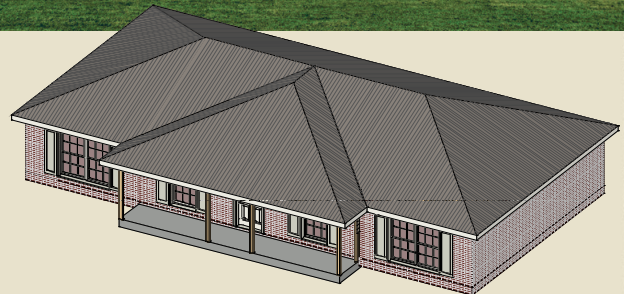

## Aspen

The Aspen features a large and gracious family room with a view through the dining area to the backyard. The kitchen opens onto the spacious dining area and has a convenient pantry in the adjacent utility room. The large master bedroom, separated from the other two for privacy, has a walk-in closet and private bath.

1,417 sq. ft.

Photos may include optional features.

AL  
251.666.3950 | 800.489.1014

MS  
228.687.1143 | 877.410.6175

FL  
850.477.0006 | 866.775.0006

[heritagehomesfamily.com](http://heritagehomesfamily.com)