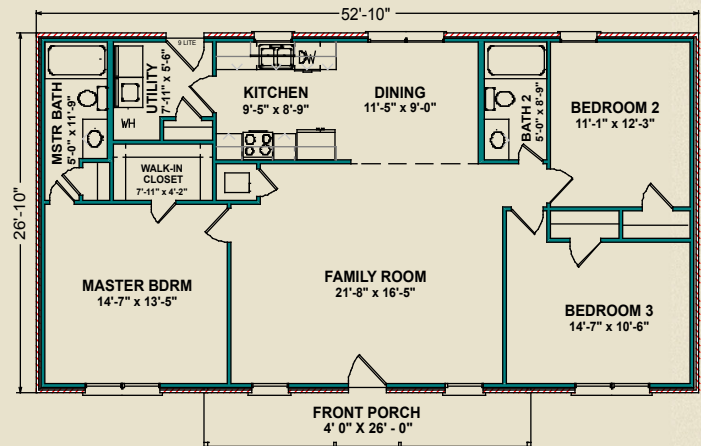

## Aspen

The Aspen features a large and gracious family room with a view through the dining area to the backyard. The kitchen opens onto the spacious dining area and has a convenient pantry in the adjacent utility room. The large master bedroom, separated from the other two for privacy, has a walk-in closet and private bath.

1,417 sq. ft.

Photos may include optional features.

AL  
251.666.3950 | 800.489.1014

MS  
228.687.1143 | 877.410.6175

FL  
850.477.0006 | 866.775.0006

[heritagehomesfamily.com](http://heritagehomesfamily.com)