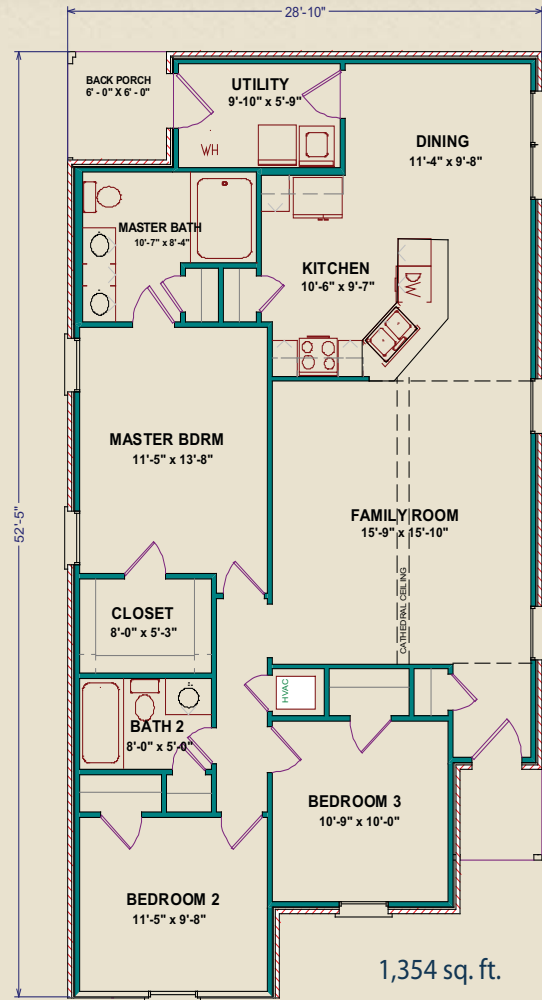

## Stafford

The Stafford is perfect for your growing family—affordable and spacious. The entry opens into the family room with an impressive cathedral ceiling. The large bar in the kitchen overlooks the family room, perfect for casual dinners and entertaining. Adjacent to the kitchen is the dining room designed with family dinners in mind. The roomy master bedroom, has a walk-in closet. The master bath has a garden tub and double vanities.