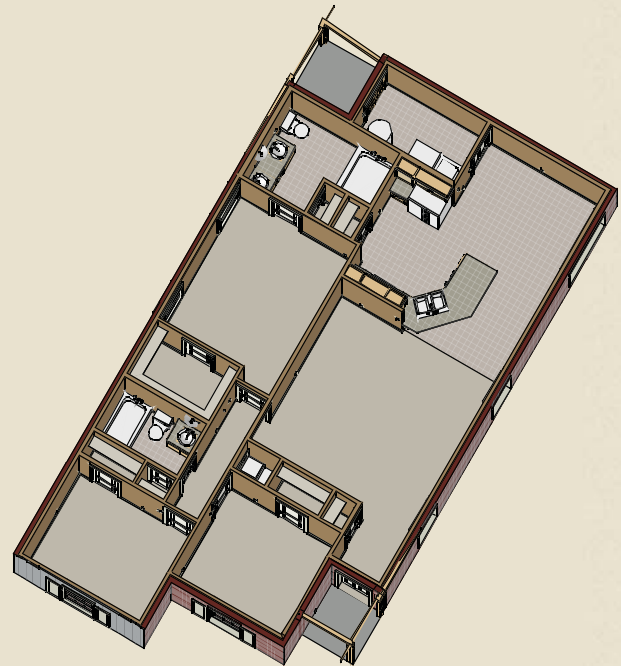

## Stafford

The Stafford is perfect for your growing family—affordable and spacious. The entry opens into the family room with an impressive cathedral ceiling. The large bar in the kitchen overlooks the family room, perfect for casual dinners and entertaining. Adjacent to the kitchen is the dining room designed with family dinners in mind. The roomy master bedroom, has a walk-in closet. The master bath has a garden tub and double vanities.