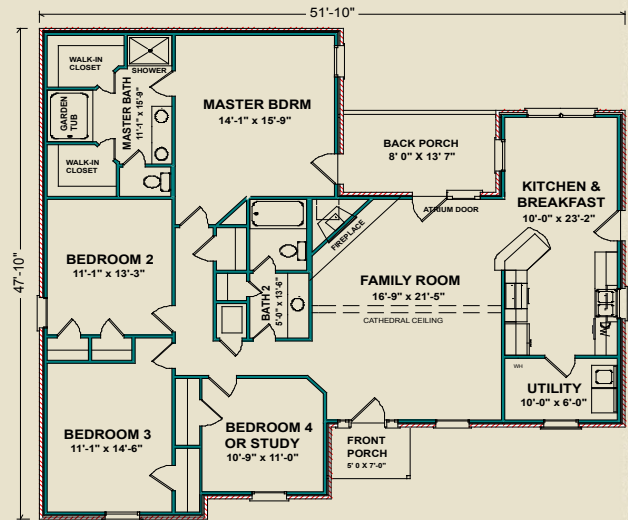

More of Everything

Cambridge

If you are looking for style and space, the Cambridge may be just right for you. It has plenty of storage space (note the glamour bath with 2 walk-in closets in the master bedroom and all the closet space in the other bedrooms). The open kitchen with breakfast bar promotes relaxed and casual dining. The large family room has a corner fireplace and cathedral ceiling and the fourth bedroom may be used as an elegant study. The large back porch can open to either the family room or the master bedroom.

1,913 sq. ft.

Photos may include optional features.

AL
251.666.3950 | 800.489.1014

MS
228.687.1143 | 877.410.6175

FL
850.477.0006 | 866.775.0006

heritagehomesfamily.com