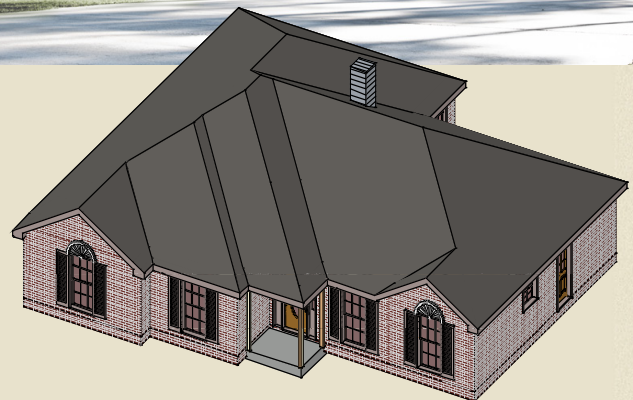

More of Everything

Cambridge

If you are looking for style and space, the Cambridge may be just right for you. It has plenty of storage space (note the glamour bath with 2 walk-in closets in the master bedroom and all the closet space in the other bedrooms). The open kitchen with breakfast bar promotes relaxed and casual dining. The large family room has a corner fireplace and cathedral ceiling and the fourth bedroom may be used as an elegant study. The large back porch can open to either the family room or the master bedroom.

1,913 sq. ft.

Photos may include optional features.

AL
251.666.3950 | 800.489.1014

MS
228.687.1143 | 877.410.6175

FL
850.477.0006 | 866.775.0006

heritagehomesfamily.com