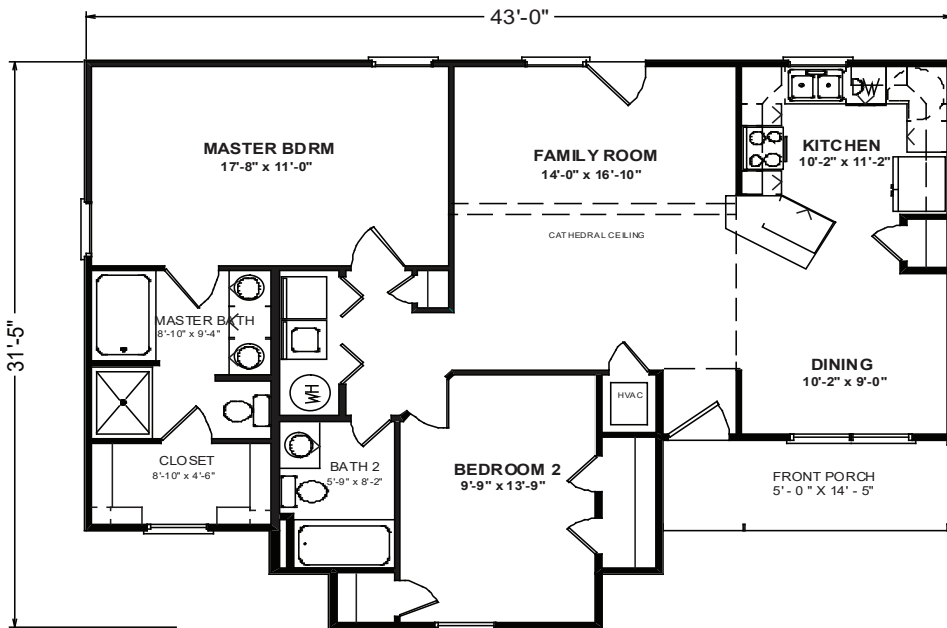

# The Willow

**1,125 SQ FT**  
**2 BEDS | 2 BATHS**

The Willow plan packs a lot of heart into a small space. With tons of cabinets, extra closet space, an oversized master bedroom, and a full master bathroom suite, this plan makes downsizing seem like a breeze. You won't have to compromise the amenities you're used to just to accommodate a smaller plan. It is perfect for both empty nester and first-time home buyers. The Willow may be small but it is mighty.

\*Square Footage will be 1,179 with siding in front and the remaining 3 sides as brick.

AL 251.666.3950 | FL 850.477.0006 | MS 228.687.1144

[HERITAGEHOMESFAMILY.COM](http://HERITAGEHOMESFAMILY.COM)