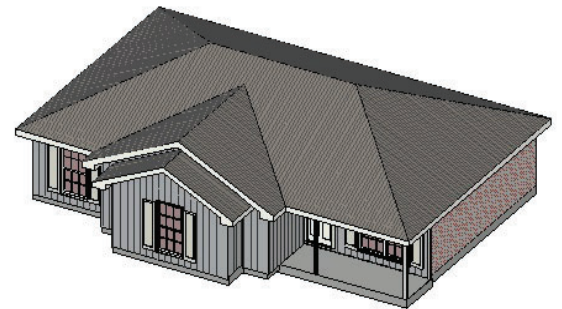

# The Willow

**1,125 SQ FT**  
**2 BEDS | 2 BATHS**

The Willow plan packs a lot of heart into a small space. With tons of cabinets, extra closet space, an oversized master bedroom, and a full master bathroom suite, this plan makes downsizing seem like a breeze. You won't have to compromise the amenities you're used to just to accommodate a smaller plan. It is perfect for both empty nester and first-time home buyers. The Willow may be small but it is mighty.

\*Square Footage will be 1,179 with siding in front and the remaining 3 sides as brick.

AL 251.666.3950 | FL 850.477.0006 | MS 228.687.1144

[HERITAGEHOMESFAMILY.COM](http://HERITAGEHOMESFAMILY.COM)