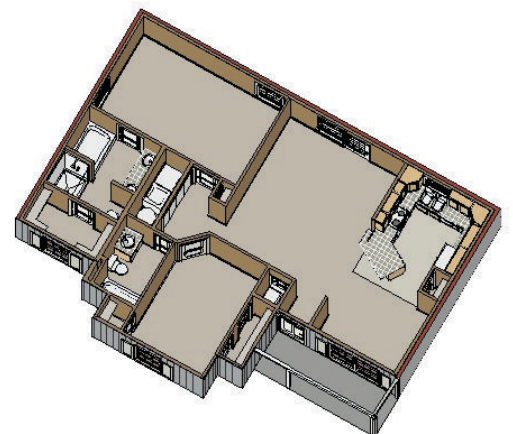

# The Willow

**1,125 SQ FT**  
**2 BEDS | 2 BATHS**

The Willow plan packs a lot of heart into a small space. With tons of cabinets, extra closet space, an oversized master bedroom, and a full master bathroom suite, this plan makes downsizing seem like a breeze. You won't have to compromise the amenities you're used to just to accommodate a smaller plan. It is perfect for both empty nester and first-time home buyers. The Willow may be small but it is mighty.

\*Square Footage will be 1,179 with siding in front and the remaining 3 sides as brick.

AL 251.666.3950 | FL 850.477.0006 | MS 228.687.1144

[HERITAGEHOMESFAMILY.COM](http://HERITAGEHOMESFAMILY.COM)