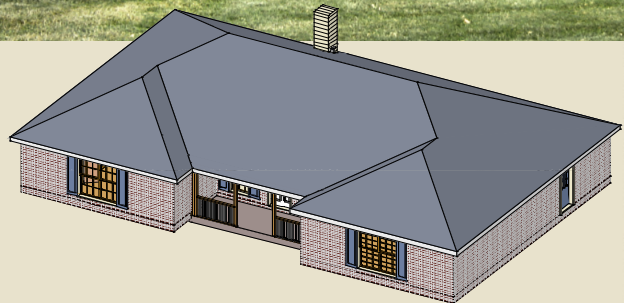

More of Everything

Wellington

The family room of the Wellington has it all—cathedral ceiling, attractive corner fireplace and atrium doors to the exterior. The country kitchen has it all, too, with its convenient access to the large utility room, pantry, and easy access to the exterior for offloading groceries and supplies. The second and third bedrooms feature walk-in closets, private vanities, and share a Hollywood bath with separate rooms for bath and commode. The large master suite, separated from the other bedrooms for privacy, has a large walk-in closet, separate vanities and a luxurious garden tub with separate shower.

1,994 sq. ft.

Photos may include optional features.

AL
251.666.3950 | 800.489.1014

MS
228.687.1143 | 877.410.6175

FL
850.477.0006 | 866.775.0006

heritagehomesfamily.com