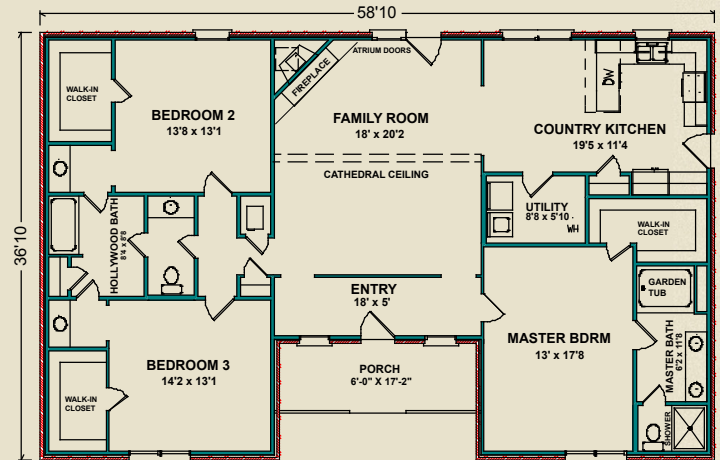

More of Everything

Wellington

The family room of the Wellington has it all—cathedral ceiling, attractive corner fireplace and atrium doors to the exterior. The country kitchen has it all, too, with its convenient access to the large utility room, pantry, and easy access to the exterior for offloading groceries and supplies. The second and third bedrooms feature walk-in closets, private vanities, and share a Hollywood bath with separate rooms for bath and commode. The large master suite, separated from the other bedrooms for privacy, has a large walk-in closet, separate vanities and a luxurious garden tub with separate shower.

1,994 sq. ft.

Photos may include optional features.

AL
251.666.3950 | 800.489.1014

MS
228.687.1143 | 877.410.6175

FL
850.477.0006 | 866.775.0006

heritagehomesfamily.com