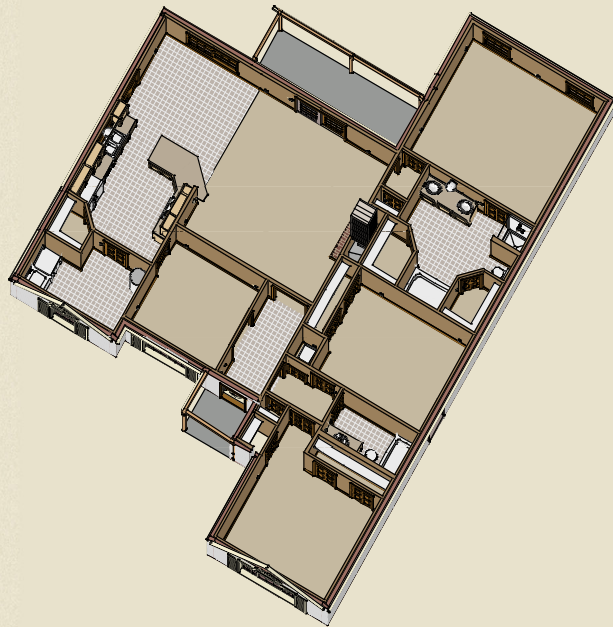

## Bradford

The new Bradford is beautiful—three gables, high pitch roof with architectural shingles, lighted front porch, huge windows with decorative shutters, oval glass front door, classic brick construction. The Bradford is big and extremely versatile. The bonus room performs as a formal dining room, living room or study. The family room is enormous with its cathedral ceiling and wood-burning fireplace. The spacious kitchen has a generous pantry and large utility room. The master suite has his & hers walk-in closets, a beautiful garden tub and stand-alone shower.