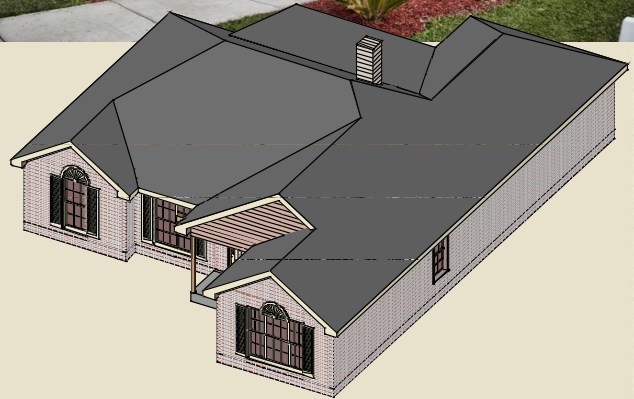

## Bradford

The new Bradford is beautiful—three gables, high pitch roof with architectural shingles, lighted front porch, huge windows with decorative shutters, oval glass front door, classic brick construction. The Bradford is big and extremely versatile. The bonus room performs as a formal dining room, living room or study. The family room is enormous with its cathedral ceiling and wood-burning fireplace. The spacious kitchen has a generous pantry and large utility room. The master suite has his & hers walk-in closets, a beautiful garden tub and stand-alone shower.