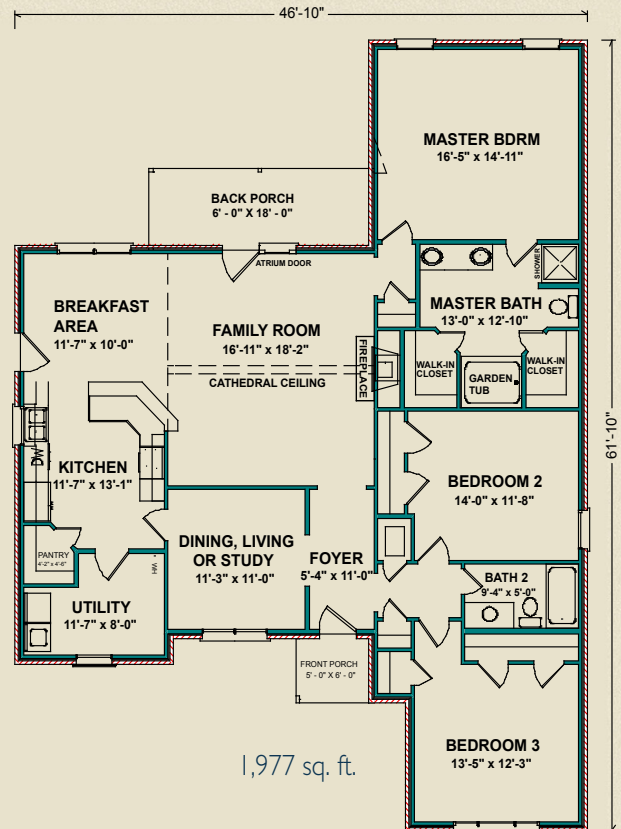

## Bradford

The new Bradford is beautiful—three gables, high pitch roof with architectural shingles, lighted front porch, huge windows with decorative shutters, oval glass front door, classic brick construction. The Bradford is big and extremely versatile. The bonus room performs as a formal dining room, living room or study. The family room is enormous with its cathedral ceiling and wood-burning fireplace. The spacious kitchen has a generous pantry and large utility room. The master suite has his & hers walk-in closets, a beautiful garden tub and stand-alone shower.