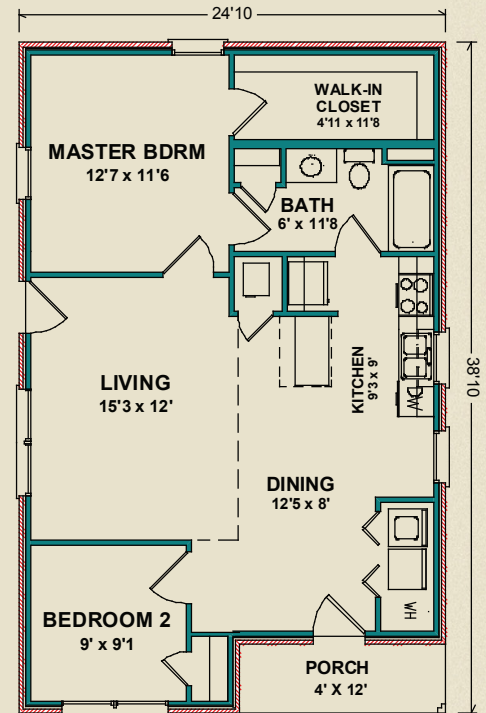

## Solera

The Solera is the perfect home whether you're starting a family or downsizing for your retirement. The Solera is a two bedroom, one bath home. The living area is a great open space, ideal for family dinners and entertaining. The porch is wonderful for relaxing on warm nights.

916 sq. ft.

Photos may include optional features.

AL  
251.666.3950 | 800.489.1014

MS  
228.687.1143 | 877.410.6175

FL  
850.477.0006 | 866.775.0006

[heritagehomesfamily.com](http://heritagehomesfamily.com)