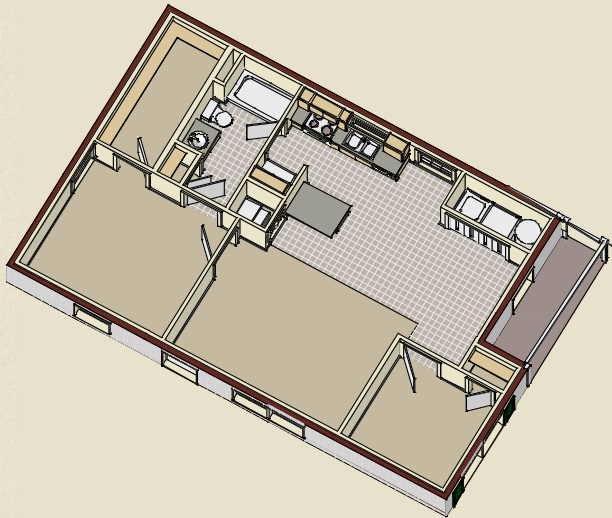

## Solera

The Solera is the perfect home whether you're starting a family or downsizing for your retirement. The Solera is a two bedroom, one bath home. The living area is a great open space, ideal for family dinners and entertaining. The porch is wonderful for relaxing on warm nights.

916 sq. ft.

Photos may include optional features.

AL  
251.666.3950 | 800.489.1014

MS  
228.687.1143 | 877.410.6175

FL  
850.477.0006 | 866.775.0006

[heritagehomesfamily.com](http://heritagehomesfamily.com)