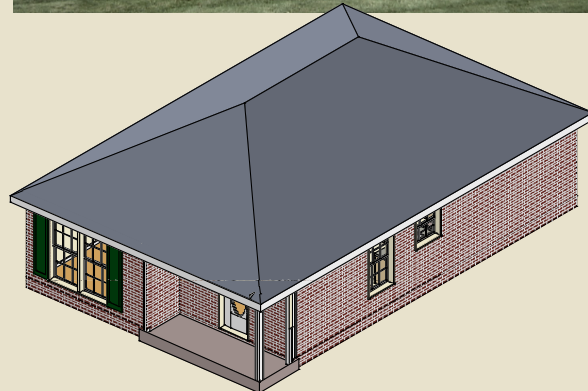

## Solera

The Solera is the perfect home whether you're starting a family or downsizing for your retirement. The Solera is a two bedroom, one bath home. The living area is a great open space, ideal for family dinners and entertaining. The porch is wonderful for relaxing on warm nights.

916 sq. ft.

Photos may include optional features.

AL  
251.666.3950 | 800.489.1014

MS  
228.687.1143 | 877.410.6175

FL  
850.477.0006 | 866.775.0006

[heritagehomesfamily.com](http://heritagehomesfamily.com)