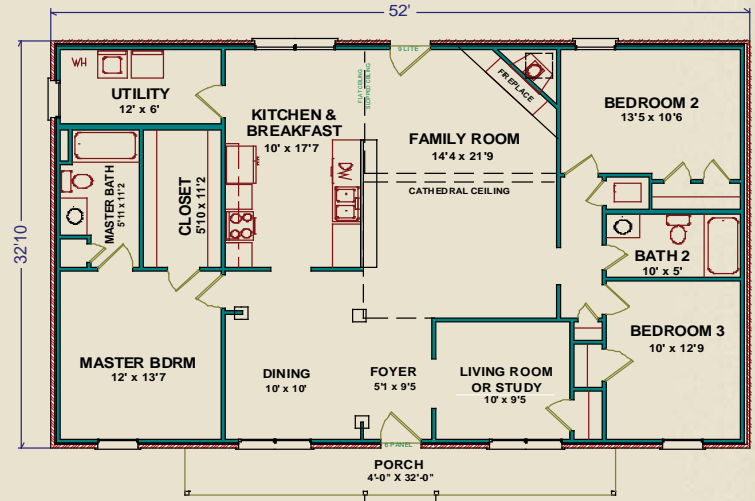

More of Everything

Portland

The Portland is perfect for your growing family, affordable and spacious. The entry opens into the family room with an impressive cathedral ceiling and fireplace. The large bar in the kitchen overlooks the family room, perfect for casual dinners and entertaining. Adjacent to the kitchen is the dining room designed with family dinners in mind. The roomy master bedroom, separated from the other two bedrooms for privacy, with an enormous walk-in closet.

1,708 sq. ft.

Photos may include optional features.

AL _____
251.666.3950 | 800.489.1014

MS _____
228.687.1143 | 877.410.6175

FL _____
850.477.0006 | 866.775.0006

heritagehomesfamily.com