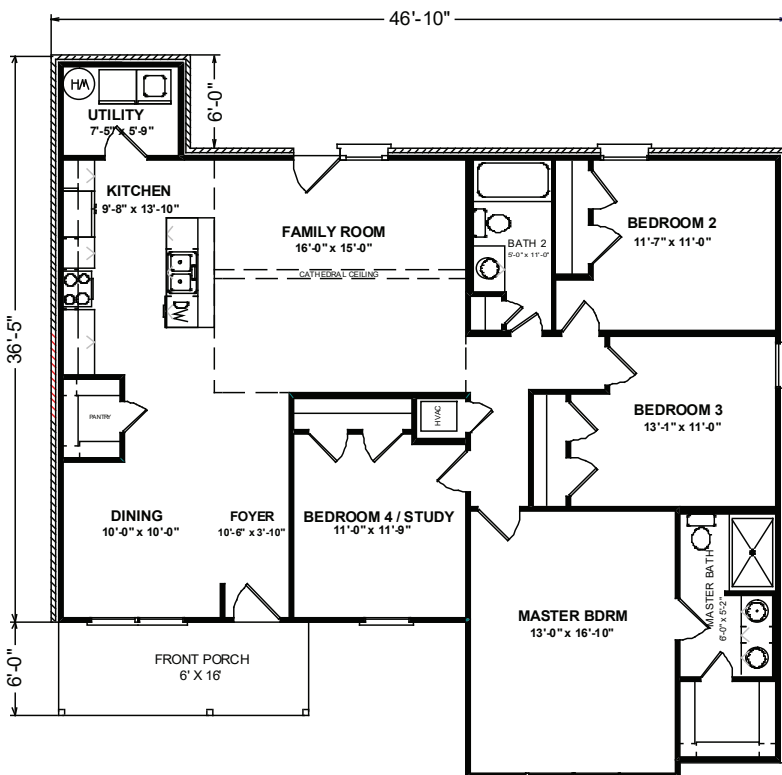

The Camellia

1,676 SQ FT
4 BEDS | 2 BATHS

The Camellia is the largest plan of the Cottage Collection. This plan was designed for family gatherings and game nights with an open concept. Whether you need 4 full bedrooms or three and a study, the Camellia is the home for you!