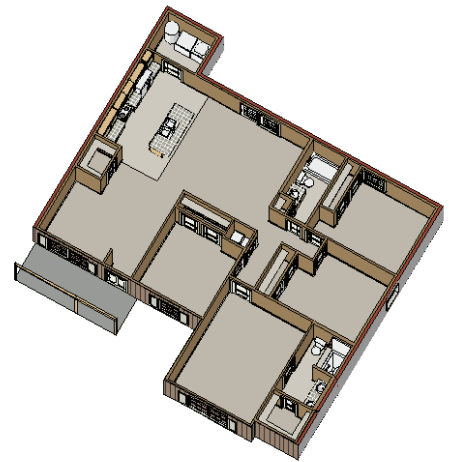

The Camellia

1,676 SQ FT
4 BEDS | 2 BATHS

The Camellia is the largest plan of the Cottage Collection. This plan was designed for family gatherings and game nights with an open concept. Whether you need 4 full bedrooms or three and a study, the Camellia is the home for you!