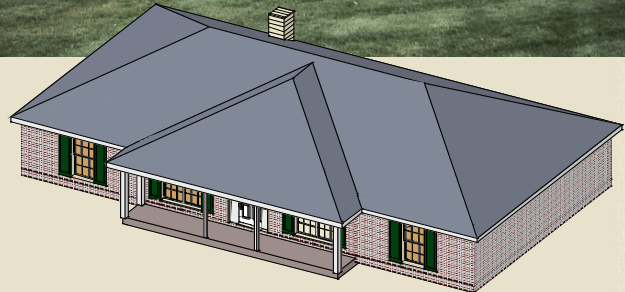

More of Everything

Regency

The Regency offers a versatile and gracious plan.

Upon entering the foyer, the room to the left could be used as a formal living room, dining room, study or additional bedroom. The large family room is highlighted by a cathedral ceiling and corner fireplace. A garden tub, double sinks and two walk-in closets can be found in the gracious master suite. The open kitchen has a convenient pantry, and the utility room has plenty of space for storage.

1,813 sq. ft.

Photos may include optional features.

AL
251.666.3950 | 800.489.1014

MS
228.687.1143 | 877.410.6175

FL
850.477.0006 | 866.775.0006

heritagehomesfamily.com