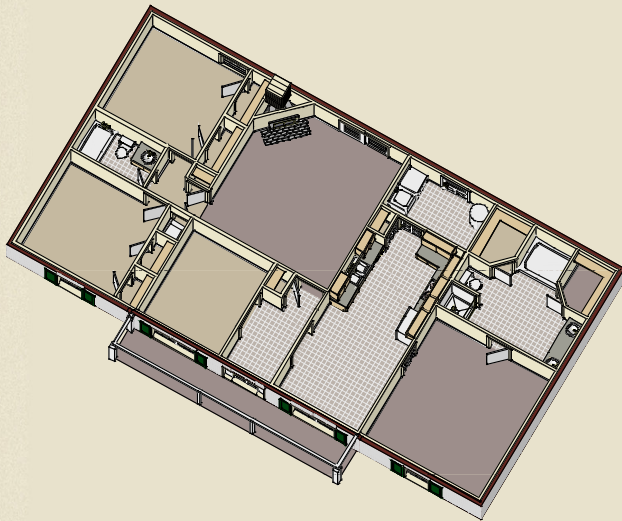

More of Everything

Regency

The Regency offers a versatile and gracious plan.

Upon entering the foyer, the room to the left could be used as a formal living room, dining room, study or additional bedroom. The large family room is highlighted by a cathedral ceiling and corner fireplace. A garden tub, double sinks and two walk-in closets can be found in the gracious master suite. The open kitchen has a convenient pantry, and the utility room has plenty of space for storage.

1,813 sq. ft.

Photos may include optional features.

AL
251.666.3950 | 800.489.1014

MS
228.687.1143 | 877.410.6175

FL
850.477.0006 | 866.775.0006

heritagehomesfamily.com