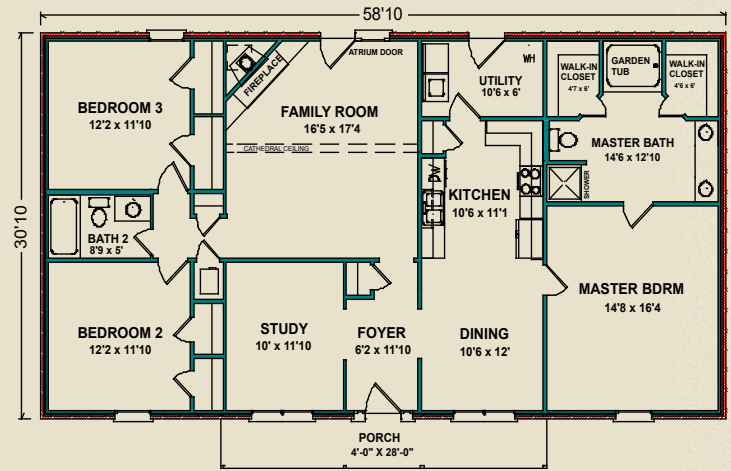

More of Everything

Regency

The Regency offers a versatile and gracious plan.

Upon entering the foyer, the room to the left could be used as a formal living room, dining room, study or additional bedroom. The large family room is highlighted by a cathedral ceiling and corner fireplace. A garden tub, double sinks and two walk-in closets can be found in the gracious master suite. The open kitchen has a convenient pantry, and the utility room has plenty of space for storage.

1,813 sq. ft.

Photos may include optional features.

AL
251.666.3950 | 800.489.1014

MS
228.687.1143 | 877.410.6175

FL
850.477.0006 | 866.775.0006

heritagehomesfamily.com