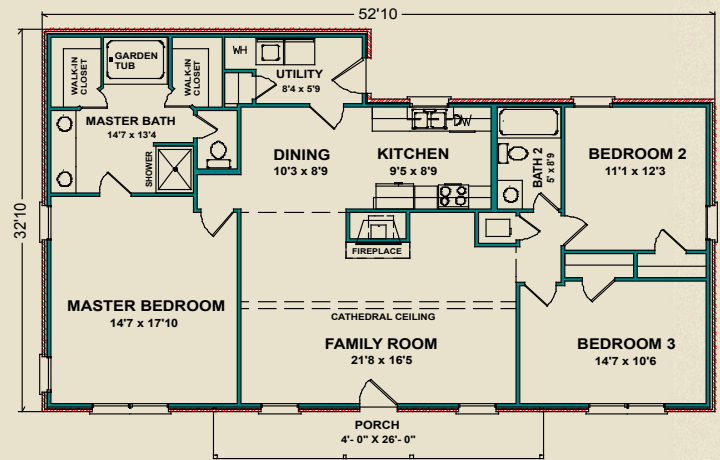

## Tahoe

The Tahoe opens to a large family room with a dramatic cathedral ceiling. The fireplace is centered to greet visitors as they enter the front door from the broad porch. The kitchen opens onto the dining area and has a convenient pantry in the adjacent utility room. The access through the utility room makes it the perfect mudroom and makes grocery unloading a snap. The large master bedroom, separated from the other two for privacy, has his & hers walk-in closets, a luxurious garden tub and stand-alone shower.

1,572 sq. ft.

Photos may include optional features.

AL  
251.666.3950 | 800.489.1014

MS  
228.687.1143 | 877.410.6175

FL  
850.477.0006 | 866.775.0006

[heritagehomesfamily.com](http://heritagehomesfamily.com)