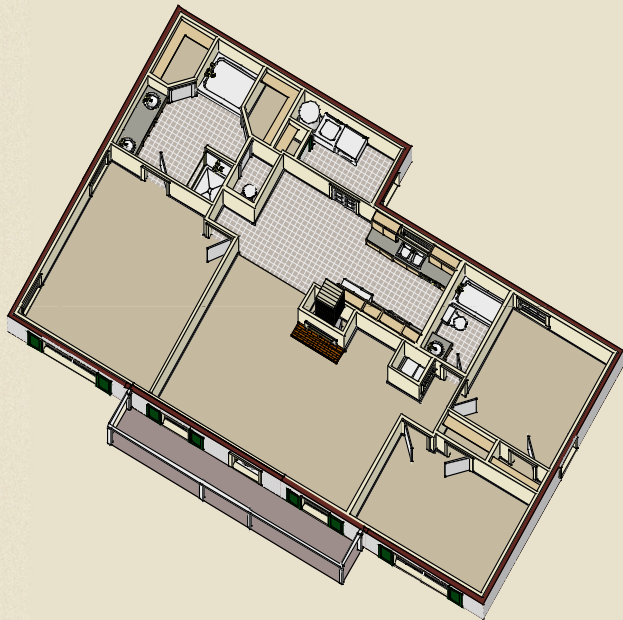

Photos may include optional features.

AL
251.666.3950 | 800.489.1014

MS
228.687.1143 | 877.410.6175

FL
850.477.0006 | 866.775.0006

heritagehomesfamily.com