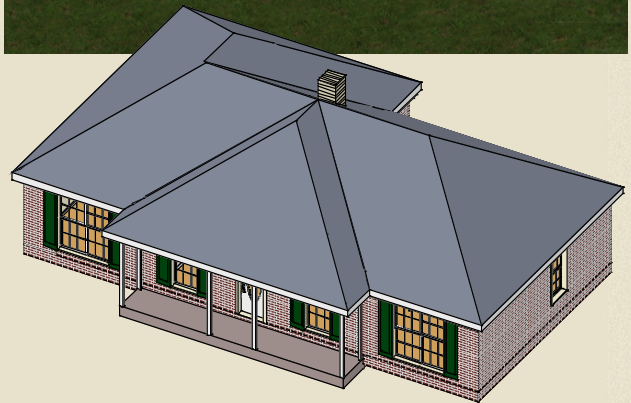

## Tahoe

The Tahoe opens to a large family room with a dramatic cathedral ceiling. The fireplace is centered to greet visitors as they enter the front door from the broad porch. The kitchen opens onto the dining area and has a convenient pantry in the adjacent utility room. The access through the utility room makes it the perfect mudroom and makes grocery unloading a snap. The large master bedroom, separated from the other two for privacy, has his & hers walk-in closets, a luxurious garden tub and stand-alone shower.

1,572 sq. ft.

Photos may include optional features.

AL  
251.666.3950 | 800.489.1014

MS  
228.687.1143 | 877.410.6175

FL  
850.477.0006 | 866.775.0006

[heritagehomesfamily.com](http://heritagehomesfamily.com)