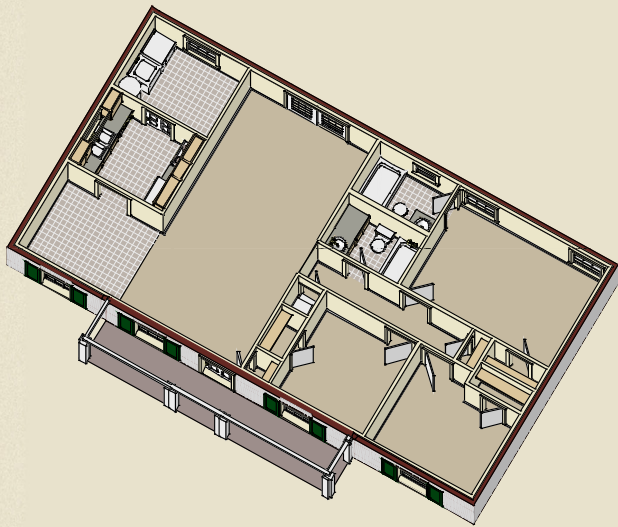

More of Everything

Oakhill

The Oakhill opens onto large family and dining rooms to create an open and spacious plan. The family room features atrium doors to the outside. A large utility room located conveniently to the kitchen serves as a pantry, storage and laundry room. The large master bedroom has a private bath.

1,202 sq. ft.

Photos may include optional features.

AL
251.666.3950 | 800.489.1014

MS
228.687.1143 | 877.410.6175

FL
850.477.0006 | 866.775.0006

heritagehomesfamily.com