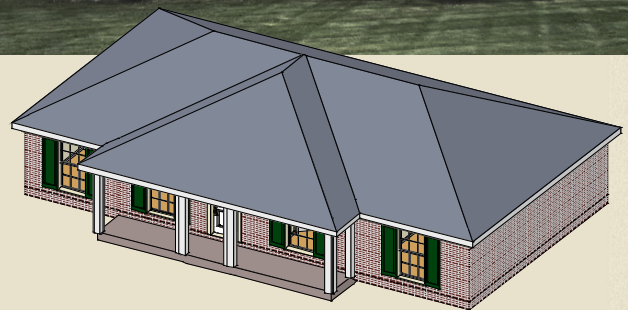

More of Everything

Oakhill

The Oakhill opens onto large family and dining rooms to create an open and spacious plan. The family room features atrium doors to the outside. A large utility room located conveniently to the kitchen serves as a pantry, storage and laundry room. The large master bedroom has a private bath.

1,202 sq. ft.

Photos may include optional features.

AL
251.666.3950 | 800.489.1014

MS
228.687.1143 | 877.410.6175

FL
850.477.0006 | 866.775.0006

heritagehomesfamily.com