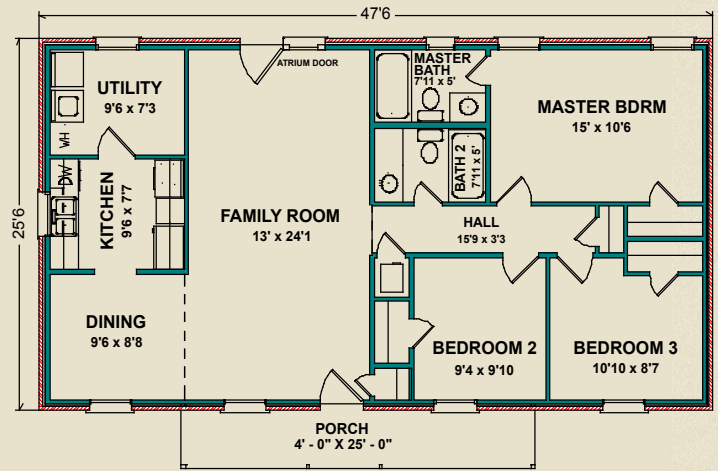

More of Everything

Oakhill

The Oakhill opens onto large family and dining rooms to create an open and spacious plan. The family room features atrium doors to the outside. A large utility room located conveniently to the kitchen serves as a pantry, storage and laundry room. The large master bedroom has a private bath.

1,202 sq. ft.

Photos may include optional features.

AL
251.666.3950 | 800.489.1014

MS
228.687.1143 | 877.410.6175

FL
850.477.0006 | 866.775.0006

heritagehomesfamily.com