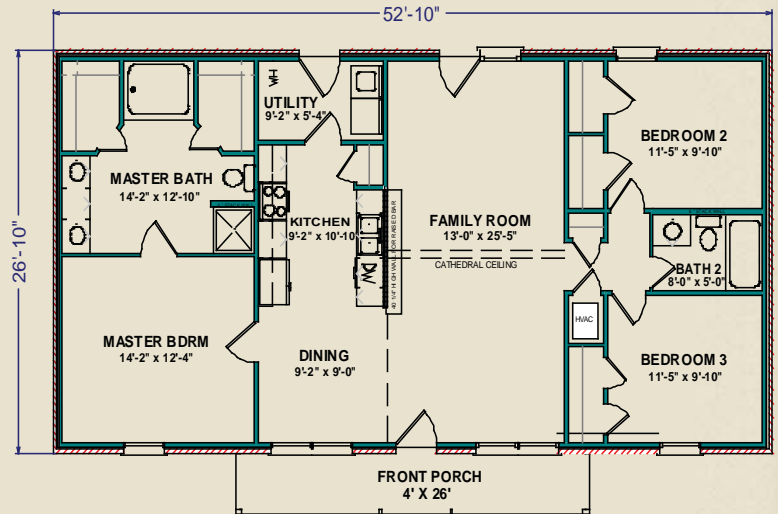

More of Everything

Dublin

The Dublin is a smaller home with big amenities—affordable and spacious. The entry opens into the family room with an impressive cathedral ceiling. The large bar in the kitchen overlooks the family room, perfect for casual dinners and entertaining. Adjacent to the kitchen is the dining room designed with family dinners in mind. The nice roomy master bedroom, has two large walk-in closets, a garden tub, separate shower and double vanities.

1,417 sq. ft.

Pictured with Optional 9' Ceilings.

Photos may include optional features.

AL _____
251.666.3950 | 800.489.1014

MS _____
228.687.1143 | 877.410.6175

FL _____
850.477.0006 | 866.775.0006

heritagehomesfamily.com