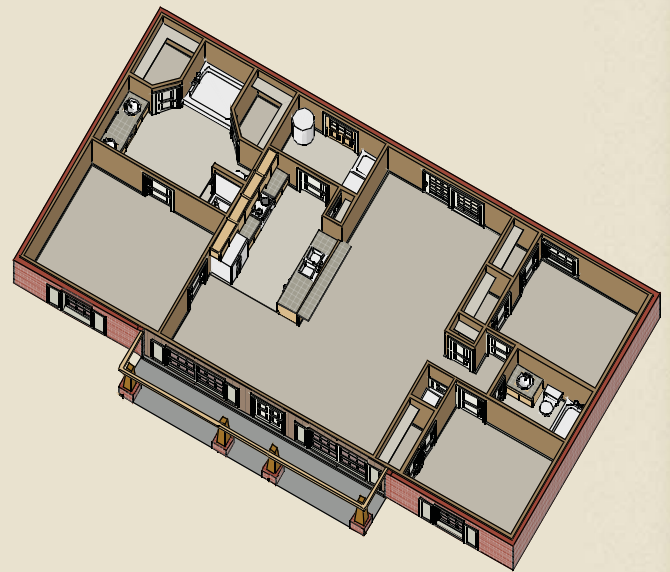

More of Everything

Dublin

The Dublin is a smaller home with big amenities—affordable and spacious. The entry opens into the family room with an impressive cathedral ceiling. The large bar in the kitchen overlooks the family room, perfect for casual dinners and entertaining. Adjacent to the kitchen is the dining room designed with family dinners in mind. The nice roomy master bedroom, has two large walk-in closets, a garden tub, separate shower and double vanities.

1,417 sq. ft.

Pictured with Optional 9' Ceilings.

Photos may include optional features.

AL _____
251.666.3950 | 800.489.1014

MS _____
228.687.1143 | 877.410.6175

FL _____
850.477.0006 | 866.775.0006

heritagehomesfamily.com