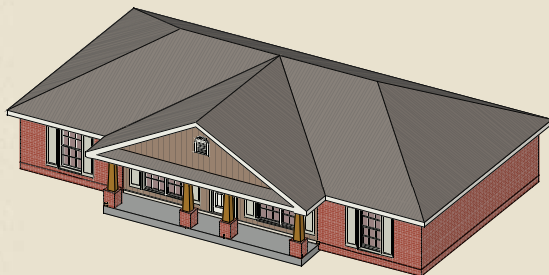

More of Everything

Dublin

The Dublin is a smaller home with big amenities—affordable and spacious. The entry opens into the family room with an impressive cathedral ceiling. The large bar in the kitchen overlooks the family room, perfect for casual dinners and entertaining. Adjacent to the kitchen is the dining room designed with family dinners in mind. The nice roomy master bedroom, has two large walk-in closets, a garden tub, separate shower and double vanities.

1,417 sq. ft.

Pictured with Optional 9' Ceilings.

Photos may include optional features.

AL _____
251.666.3950 | 800.489.1014

MS _____
228.687.1143 | 877.410.6175

FL _____
850.477.0006 | 866.775.0006

heritagehomesfamily.com