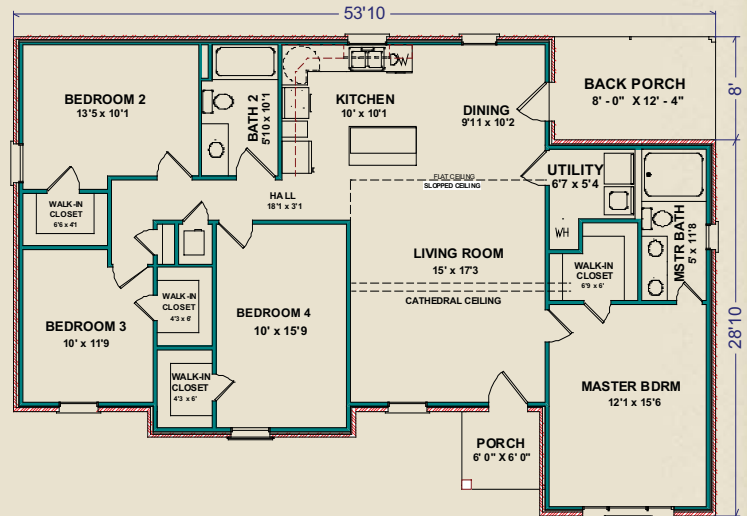

More of Everything

Chateau

The Chateau is perfect for your growing family—affordable and spacious. The entry opens into the family room with an impressive cathedral ceiling. The large bar in the kitchen overlooks the family room, perfect for casual dinners and entertaining. Adjacent to the kitchen is the dining room designed with family dinners in mind. The nice roomy master bedroom, has a large walk-in closet, a garden tub and double vanities. The Stafford comes with both a front and back porch.

1,591 sq. ft.

Photos may include optional features.

AL _____
251.666.3950 | 800.489.1014

MS _____
228.687.1143 | 877.410.6175

FL _____
850.477.0006 | 866.775.0006

heritagehomesfamily.com