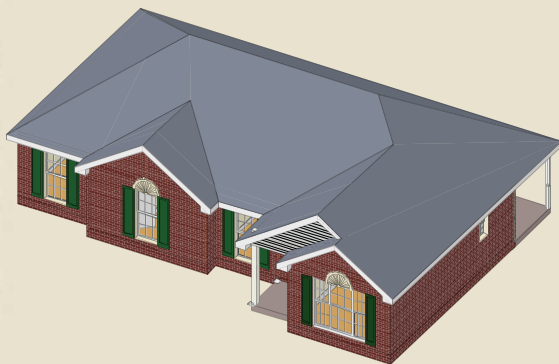

More of Everything

Chateau

The Chateau is perfect for your growing family—affordable and spacious. The entry opens into the family room with an impressive cathedral ceiling. The large bar in the kitchen overlooks the family room, perfect for casual dinners and entertaining. Adjacent to the kitchen is the dining room designed with family dinners in mind. The nice roomy master bedroom, has a large walk-in closet, a garden tub and double vanities. The Stafford comes with both a front and back porch.

1,591 sq. ft.

Photos may include optional features.

AL _____
251.666.3950 | 800.489.1014

MS _____
228.687.1143 | 877.410.6175

FL _____
850.477.0006 | 866.775.0006

heritagehomesfamily.com